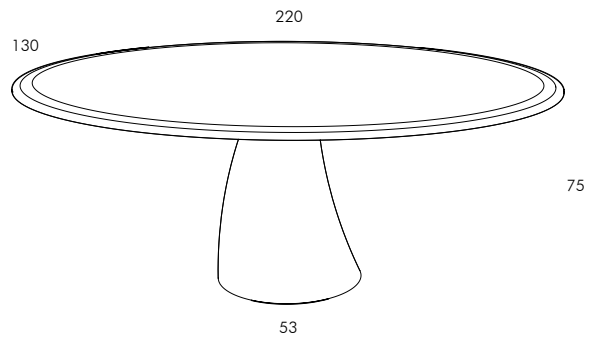

*Dining table with central base in cement white or anthracite colour, round or oval top in composite wood, available in super matt finish in the colours of the Super Matt colour chart.*

1,2

3

130

**ROTONDO ROUND**

**OVALE OVAL**

.1

.2

minottiitalia