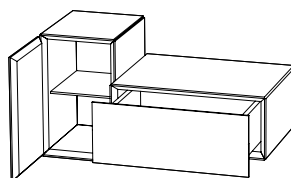

Contenitore pensile / comodino in agglomerato di legno, composto da due moduli indipendenti in composizione fissa:

modulo destro (dx): anta battente + cassetto (lato letto come disegno)

modulo sinistro (sx): due ante battenti (lato letto come disegno)

Ripiani interni in cristallo extra chiaro regolabili in altezza, disponibile nella finitura gofrata nei colori a campionario ed in finitura super opaca nei colori in scheda Super Matt.

Wall case / night table in composite wood, composed by two independent units in a fixed composition:

module right (dx): one hinged door + drawer (side of the bed as drawing)

module left (sx): two hinged doors (side of the bed as drawing)

Inside shelves in extra-clear crystal-glass adjustable in height, available in embossed finish in all colours of our sample catalogue and in Super Matt finish in the colours of Super Matt colour chart.

CONTENITORE DX WALL CASE DX