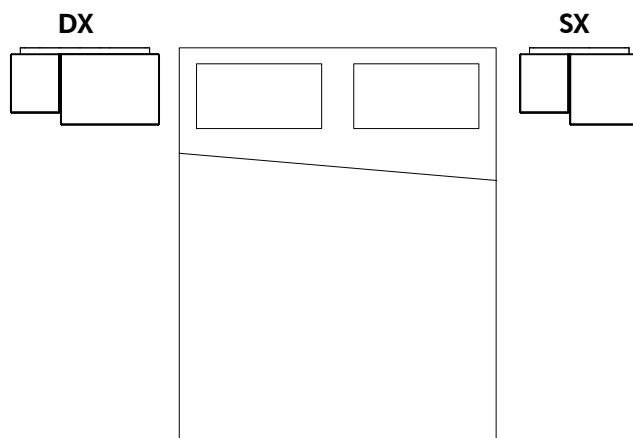

CONTENITORE SX WALL CASE SX