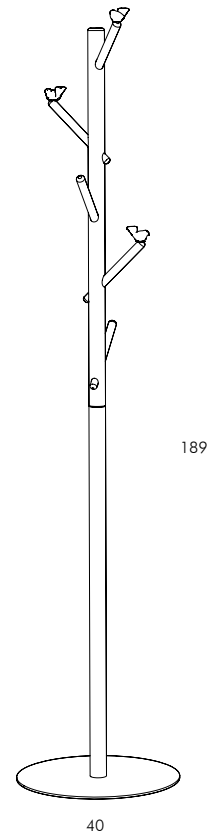

Appendiabito in legno di frassino, con uccellini in fusione di ottone in diverse finiture (ottone lucido, ottone satinato, nichel nero lucido, nichel nero satinato), disponibile in due versioni: da terra o da muro.
Colori goffrati a campionario.

Wooden coat hanger (ash tree) with little birds in brass fusion in different finishing (polished brass, satin brass, glossy black nickel, satin black nickel), available in two versions: to be placed on the floor and to be fixed to the wall, embossed finishing in all colours of our sample catalogue

0,1

2

5

0,13

3

6