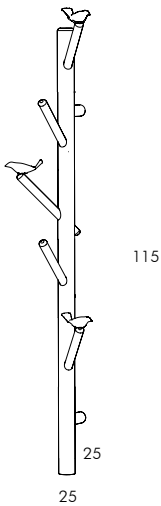

BI
RD
WA
TCH
HAN
GER

BELLAVISTA
&PICCINI

Appendiabito in legno di frassino, con uccellini in fusione di ottone in diverse finiture (ottone lucido, ottone satinato, nichel nero lucido, nichel nero satinato), disponibile in due versioni: da terra o da muro.
Colori goffrati a campionario.

Wooden coat hanger (ash tree) with little birds in brass fusion in different finishing (polished brass, satin brass, glossy black nickel, satin black nickel), available in two versions: to be placed on the floor and to be fixed to the wall, embossed finishing in all colours of our sample catalogue