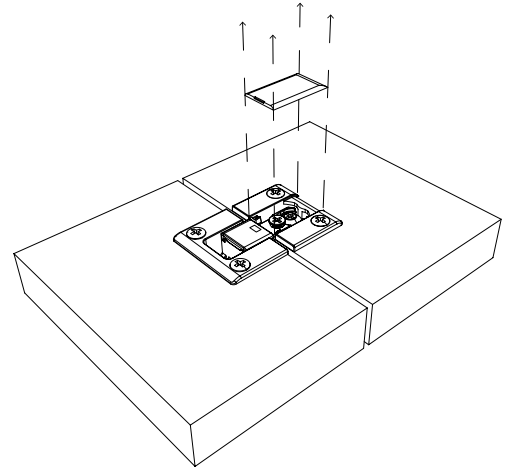

Optional credenza: vano a ribalta (Banko 63) e cubo ad anta battente (Banko 20).

Sideboard/Consolle, smart-working, writing-desk in composite wood with internal drawer, composed by a structure in black colour iron tubular, matt finish, with feet in satin brass or satin nickel to be chosen, desk-riser available in essence of ziricote wood, and in the finishings: embossed in all colour of our sample catalogue and super matt in the colours of the super matt colour chart.

Banko accessories: flap door unit (Banko 63) and cube unit with hinge door (Banko 20).

ACCESSORI BANKO *BANKO ACCESSORIES*

ESEMPI COMPOSIZIONI *EXAMPLES OF COMPOSITIONS*

minottiitalia

A → LOCK 

minottiitalia