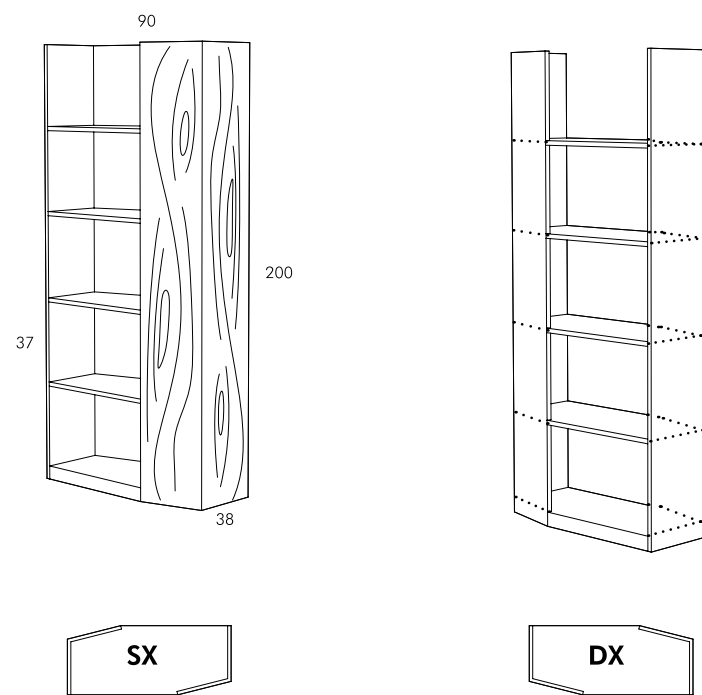

VERTIGO

minottiitalia

Libreria free-standing in agglomerato di legno, completa di 5 ripiani, disponibile in essenza di legno ziricote (esterno spalla ziricote – interno spalla colore a scelta), in finitura gofrata nei colori a campionario e in finitura super opaca nei colori in scheda Super Matt.

Free-standing bookcase in composite wood, with 5 shelves, available in essence of ziricote wood (external side in ziricote-inside colour to be chosen), in embossed finish in all colours of our sample catalogue and in super matt finish in the colours of super matt colour chart.

CRUS

minottiitalia

Tavolini con piani in cemento colore bianco o antracite, struttura metallica disponibile in tre colori finitura opaca. Coffee tables with white or anthracite colour cement tops, metal structure available in three colour matt finish.