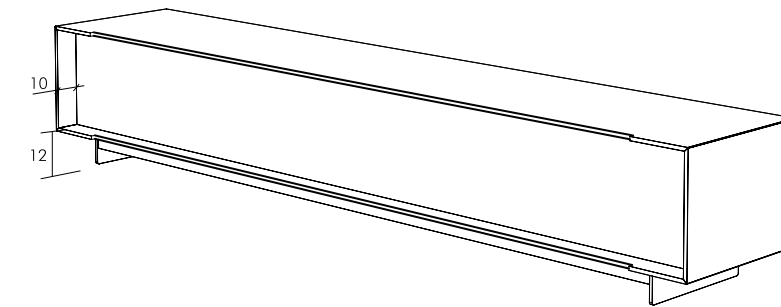

PREDISPOSIZIONE PASSACAVI / VANO TECNICO
PREDISPOSITION FOR CABLES / TECHNICAL COMPARTMENT