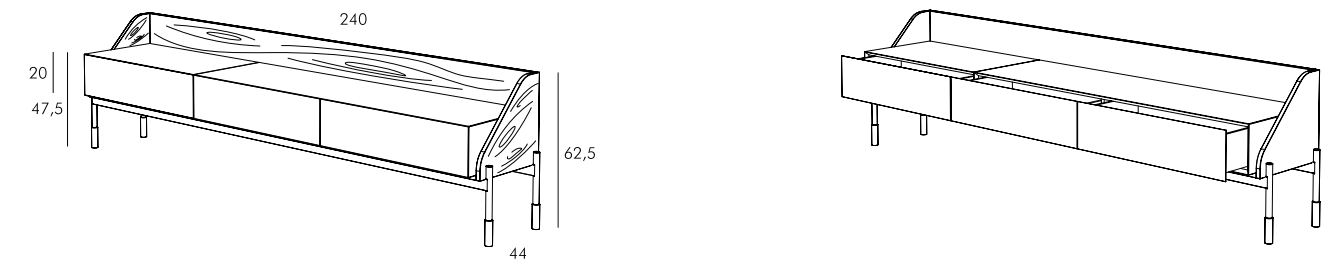

Contenitore porta tv in agglomerato di legno, 3 cassetti, composto da struttura in tubolare di ferro colore nero finitura opaco, con piedini a scelta color ottone o nichel, scocca disponibile in essenza di legno di ziricote o nelle finiture: goffrata nei colori a campionario o super opaca nei colori in scheda Super Matt.

TV Stand Container in composite wood, 3 drawers, composed by a structure in black colour iron tubular, matt finish, with feet in satin brass or satin nickel to be chosen, desk-riser available in essence of ziricote or in the finishings: embossed in all colour of our sample catalogue or super matt in the colours of the Super Matt colour chart.