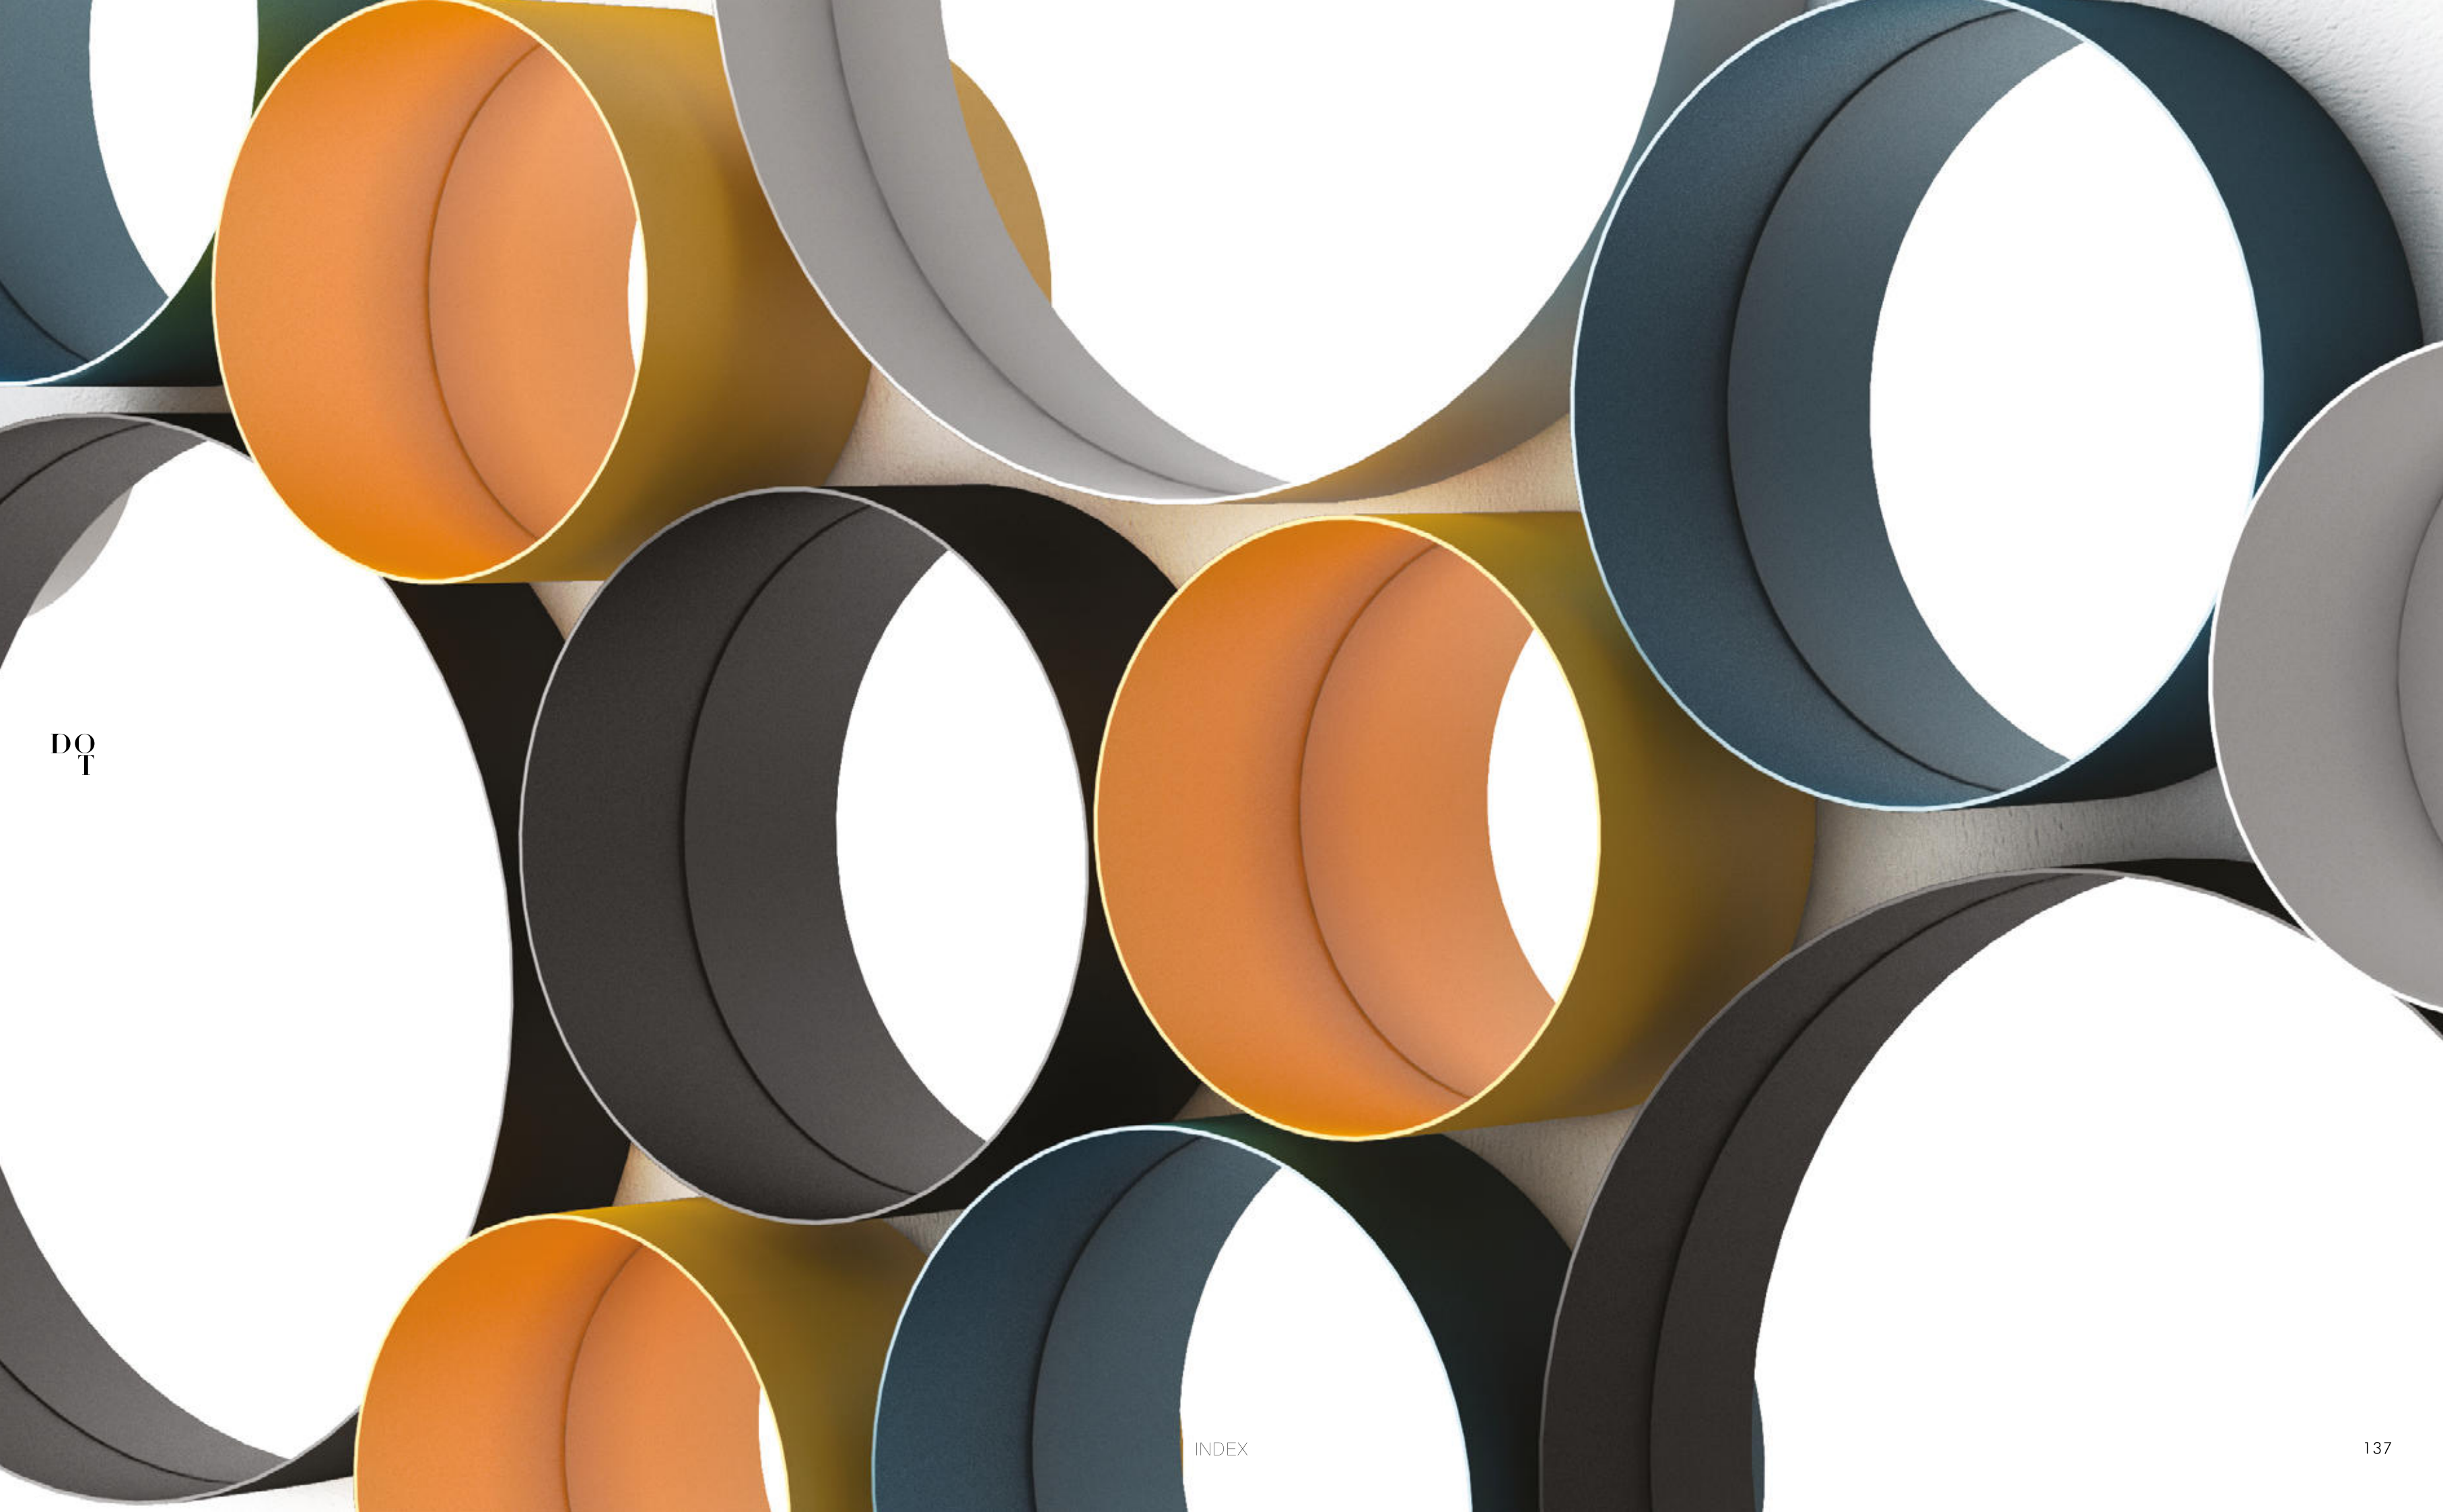

LIT
LE
ITA
LY
MINI

DO
T

DO
T

DO
T

	LACCATURA GOFFRATA NEI COLORI A CAMPIONARIO EMBOSSED LACQUERING IN ALL COLORS OF OUR SAMPLE CATALOGUE
	LACCATURA SUPER OPACA NEI COLORI - SCHEDE SUPER MATT SUPER MATT FINISH IN THE COLOURS OF SUPER MATT COLOUR CHART CATALOGUE
	FOGLIA ORO GOLD LEAF
	FOGLIA ARGENTO SILVER LEAF
	OTTONE LUCIDO POLISHED BRASS
	NICHEL LUCIDO POLISHED NICKEL
	OTTONE SATINATO SATIN BRASS
	NICHEL SATINATO SATIN NICKEL
	INOX INOX
	METALLO BIANCO GOFFRATO EMBOSSED WHITE METAL
	METALLO ANTRACITE GOFFRATO EMBOSSED ANTHRACITE METAL
	METALLO NERO OPACO MATT BLACK METAL
	METALLO BIANCO OPACO MATT WHITE METAL
	NICHEL NERO LUCIDO POLISHED BLACK NICKEL
	NICHEL NERO SATINATO SATIN BLACK NICKEL
	SPECCHIO STANDARD STANDARD MIRROR
	SPECCHIO BRONZATO BRONZE MIRROR
	SPECCHIO FUME' SMOKED MIRROR
	APERTURA VASISTAS/RIBALTA OPENING UP/DOWN