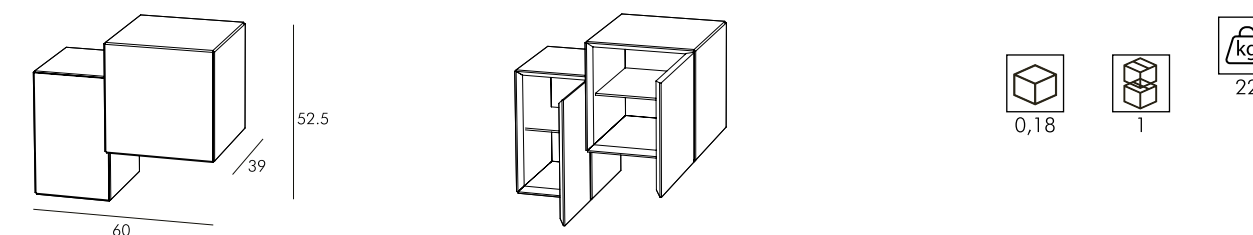

CONTENITORE SX WALL CASE SX