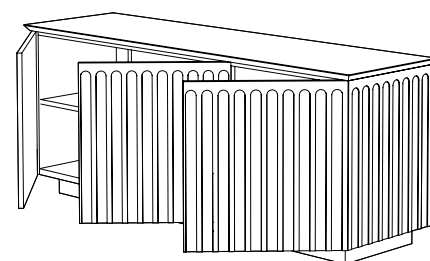

Credenza in agglomerato di legno con ante battenti e ripiani interni regolabili in altezza, lavorazione geometrica sulle superfici verticali esterne, basamento h 80 mm. Disponibile nella finitura gofrata nei colori a campionario ed in finitura super opaca nei colori in scheda Super Matt.

Disponibile (optional) piano gres porcellanato carrara statuarietto finitura lucida spessore 6 mm incassato nel top (offset 20 mm / filo retro).

Sideboard in composite wood with hinged doors and internal shelves, adjustable in height, vertical geometric working on the external surfaces. h.80 mm base. Available in embossed finish in all colours of our sample catalogue and in super matt finish in the colours of super matt colour chart.

Optional: top in statuarietto Carrara porcelain stoneware, glossy finish, 6 mm thick, recessed in the wooden top (offset 20 mm / back flush cut).