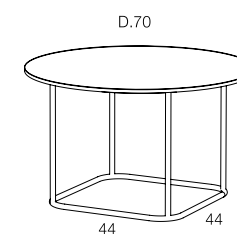

CRUS

minottiitalia

Tavolini con piani in cemento colore bianco o antracite, struttura metallica disponibile in tre colori finitura opaca. Coffee tables with white or anthracite colour cement tops, metal structure available in three colour matt finish.