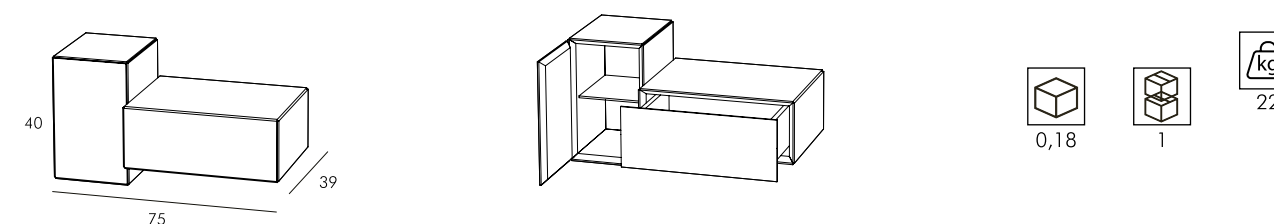

CONTENITORE DX WALL CASE DX